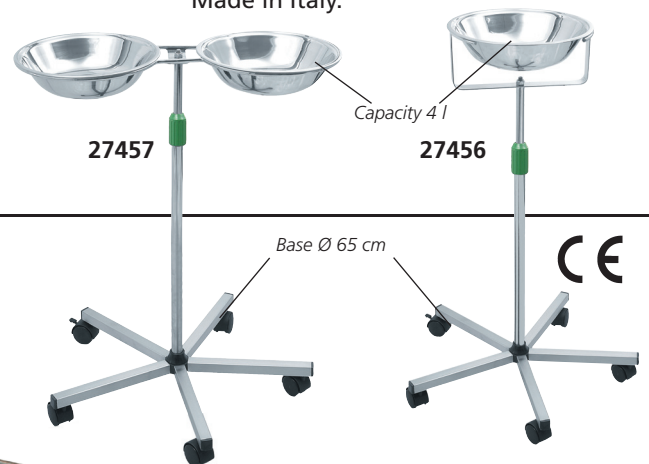

ANODIZED ALLOY OR ALUMINIUM TROLLEYS

REX TROLLEY

27429

- **27429 GIMA 2 TROLLEY**
- small: 60x40xh 77 cm - weight 11 kg
- **27425 GIMA 2 TROLLEY**
- medium 70x50xh 78 cm - weight 14 kg
Practical trolleys with aluminium body and handles. With 2 white bilaminated shelves 18 mm thick, black PVC bordered, with guard-rail. Two large lateral handles facilitate transport or lift up of the trolley. 4 revolving nylon castors Ø 80 mm. Max load (x shelf): 40 kg.
- **27426 GIMA 3 TROLLEY**
- medium 70x50xh 78 cm - weight 15 kg.
Same as GIMA2, but without guard rail.
Delivered in kit form. Made in Italy.

TOP QUALITY

27461

- **27460 DELUXE TROLLEY**
- **27461 DELUXE TROLLEY with drawer 62x42 cm**
Size: 65x45xh 80 cm
Top quality trolleys made of lightweight anodized special alloy, with detachable stainless steel shelves. 4 revolving rubber castors Ø 80 mm. Max load (x shelf): 15 kg.
Delivered in kit form. Made in Italy.

CE

27439

- **27439 REX TROLLEY**
Complete stainless steel dressing trolley. Supplied with 3 shelves, waste bin, drawer, support for bottles, guard rails on the two bottom shelves, 4 wheels, Ø 100 mm (2 with brakes). Size: 79x50xh 120 cm (handle included).
Delivered in kit form (75x52x112 mm). Drawer 64x43xh 9.5 cm. Made in Italy.

BOWL STANDS

- **27456 SINGLE BOWL STAND**
- **27457 DOUBLE BOWL STAND**
Chrome plated steel stand with stainless steel base and 5 plastic wheels, one with brake. Adjustable height from 60 to 95 cm. Stainless steel bowl Ø 32 cm, 4 l capacity included. Available with one or two bowls. **Delivered in kit form.**
- **27459 S/S BOWL Ø 32 cm - spare**